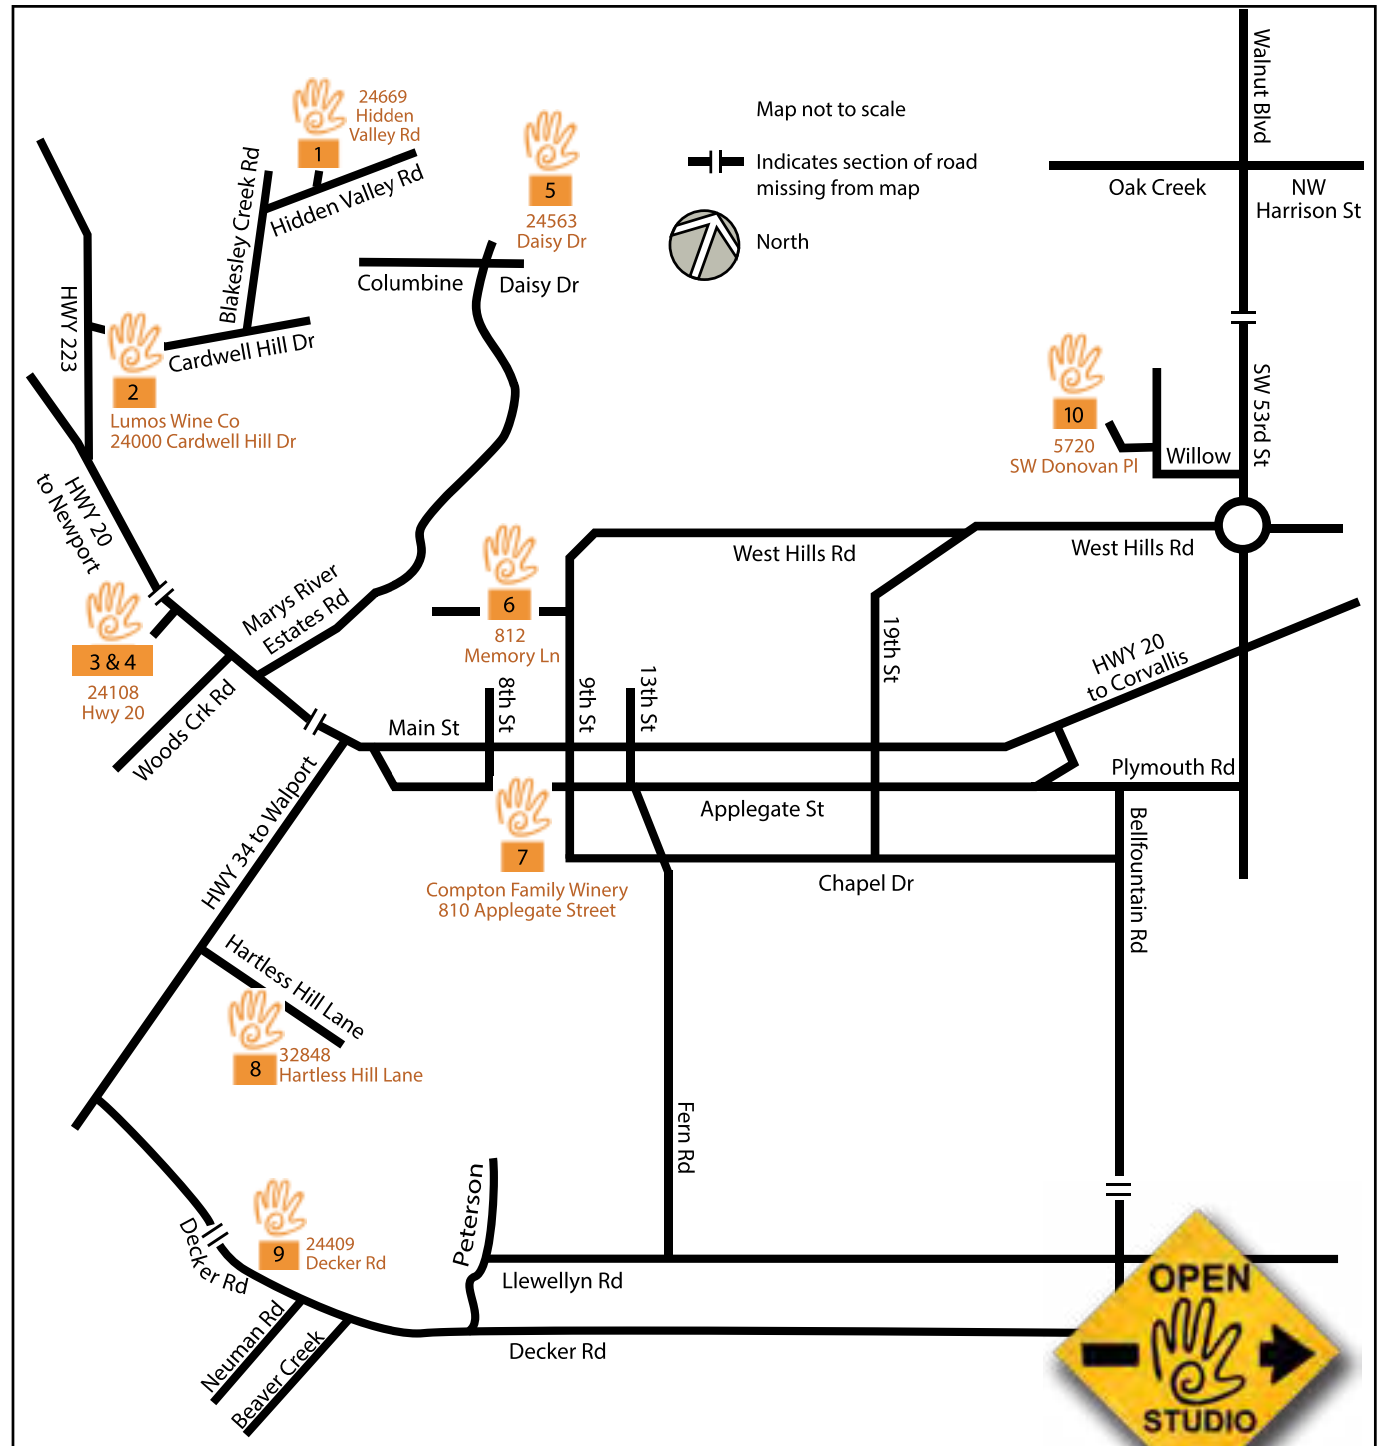

BETH RIETVELD 4
Fiber Art

Guest Artist at
24108 Hwy 20, Philomath

2022 Participating Artists

- #1 Kate McGee – Pastel, Watercolor, Digital Artwork
Anthony Gordon – Ceramics
Carol Houk – Glass
Steve Terhune – Glass
- #2 Debi Lyn Friedlander – Photofusion with Colored Pencils
Jean Lawrence – Painting on Silk
- #3 Merrill Sommers – Metalwork
Justin Wolford – Wood, Resin
- #4 Debby Sundbaum-Sommers – Printmaking and Watercolor Painting
Beth Rietveld – Fiber Arts
- #5 Ann Lahr – Ceramics
Mark Gillespie – Pencil and Digital Illustration
Kristin Hager – Alcohol Ink Painting
- #6 Jeff Gunn – Ceramics
Sara Morrissey – Painting, Glass
- #7 Linda Herd – Jewelry
Gale Everett – Mixed Media
- #8 Kris Mitchell – Painting
Phil Coleman – Photography
- #9 Leslie Tejada – Painting
Chris Bentley – Botanical Prints on Textiles
- #10 Dale Donovan – Pottery
Dominique Bachelet – Watercolor