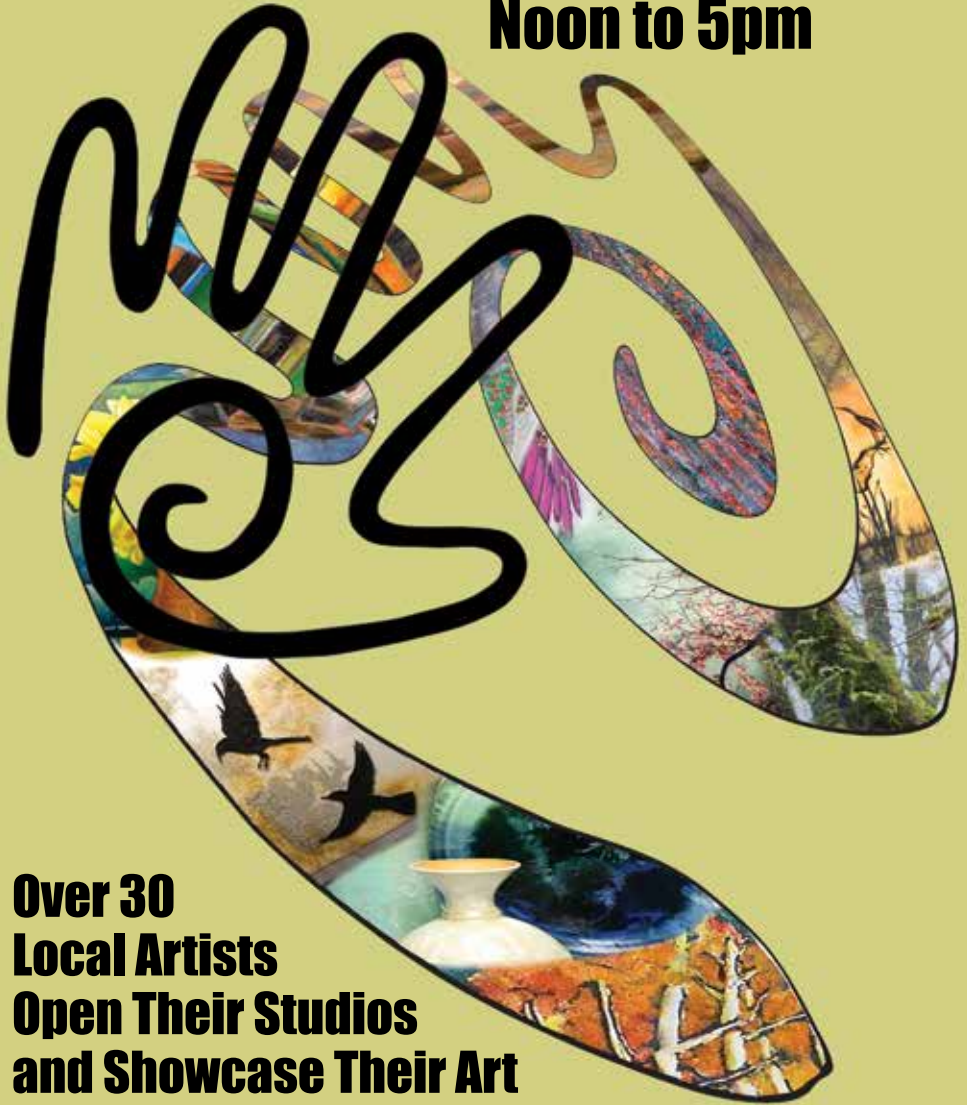

# **Art** **Tour & Sale**

**Oct 21 - 22, Oct 28 - 29**  
**Noon to 5pm**

**Over 30**  
**Local Artists**  
**Open Their Studios**  
**and Showcase Their Art**

**Map Inside!**