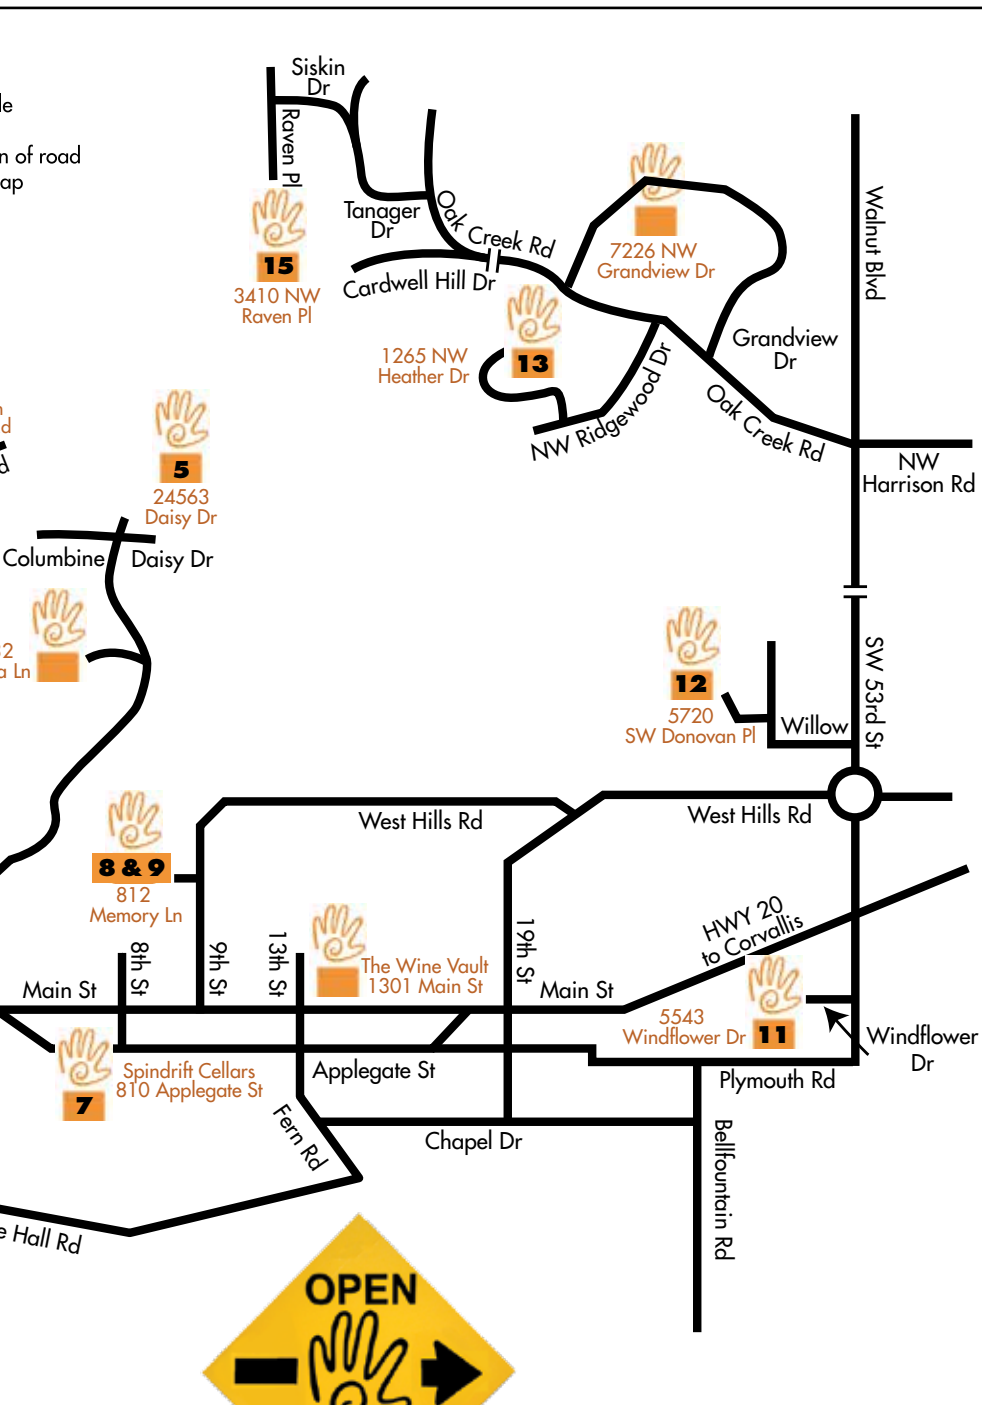

Follow the Yellow Signs!